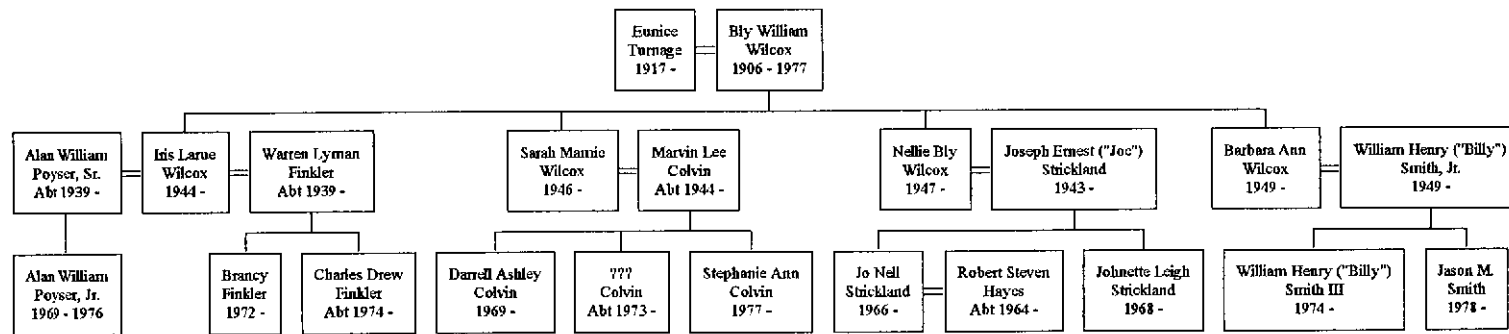

The Family of

Iris Larue Wilcox

Compiled by your cousin,

Robert Earl Woodham

1996

Descendants of Eunice Turnage

Ancestors of Eunice Turnage

Kinchen Turnage
b: 1794 in Greene, NC
m: 1830 in Duplin, NC
d: Abt 1867 in Duplin, NC

William Edward ("Bill") Turnage
b: Mar 1853 in Duplin, NC
m: 19 Jul 1887 in Decatur, Ga.
d: 11 Oct 1918 in Spring Creek, Seminole, Ga.

Matilda (Rasberry) Rasbury
b: 1808 in Duplin, NC
d: Abt 1885 in Seminole, Ga.

Asbury Daniel (Daniel; Asberry) Conyers
b: 1804 in Sumter, SC
m: Abt 1843 in SC
d: Abt 1866 in Jackson, Fl.

Moses Franklin J. Conyers
b: 3 Sep 1848 in Darlington Dist., SC
m: 4 Mar 1868 in Jackson, Fl
d: 8 May 1937 in Seminole, Ga.